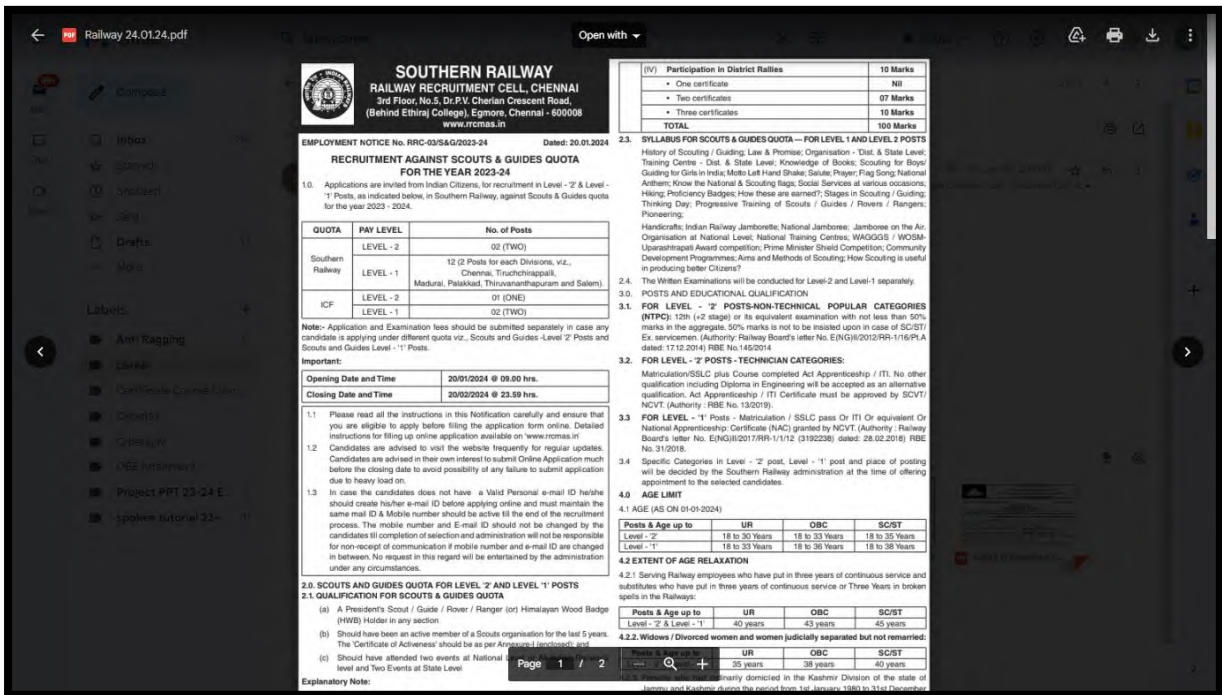

Affiliated to Madurai Kamaraj University, Madurai
Re-accredited with 'A' grade (3rd cycle) by NAAC with CGPA 3.11
A.Meenakshipuram, Anaikuttam Post
SIVAKASI - 626 130. Tamilnadu